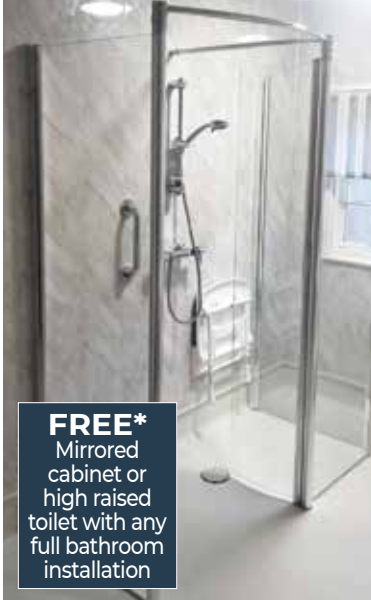

## Bathing a problem? We can help

**FREE\***  
Mirrored cabinet or high raised toilet with any full bathroom installation

- Easy accessible wet room showering
- Rapid bath out walk-in shower conversions
- Back to a warm deep soak with a walk-in bath
- Making bathing safer with simple changes; Grab rails, shower seats, raised WCs & slip resistant safety flooring
- Council (DFG), SSAFA and charity grants quotes available
- Discounts for over 60s and ex-service personnel