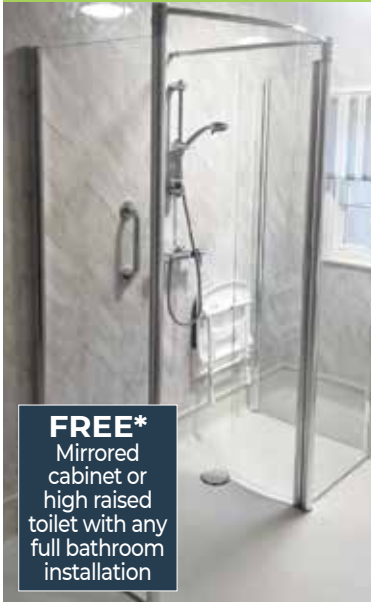

## Bathing a problem? We can help

**FREE\***  
Mirrored cabinet or high raised toilet with any full bathroom installation

- Easy accessible wet room showering
- Rapid bath out walk-in shower conversions
- Back to a warm deep soak with a walk-in bath
- Making bathing safer with simple changes; Grab rails, shower seats, raised WCs & slip resistant safety flooring
- Council (DFG), SSAFA and charity grants quotes available
- Discounts for over 60s and ex-service personnel